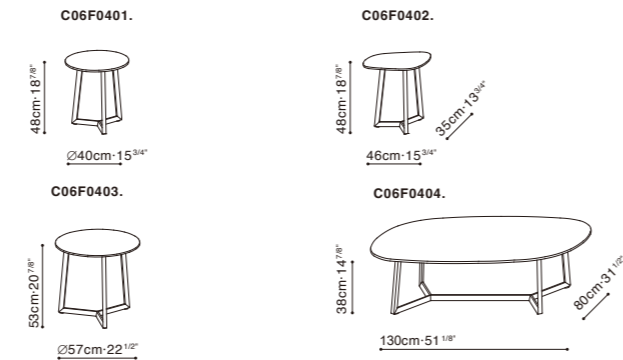

SPIN

SLICE

BLEND

CLEO

FLAMINGO

TERI

VARY

JOY

RUBIX

HARMON

DRUM

ENZO

PEBBLE

ELEMENT

HANNA