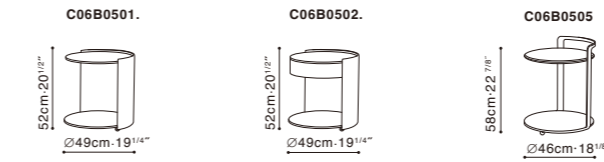

SPIN

SLICE

BLEND

CLEO

FLAMINGO

TERI

VARY

JOY

RUBIX

HARMON

DRUM

ENZO

PEBBLE

ELEMENT

HANNA