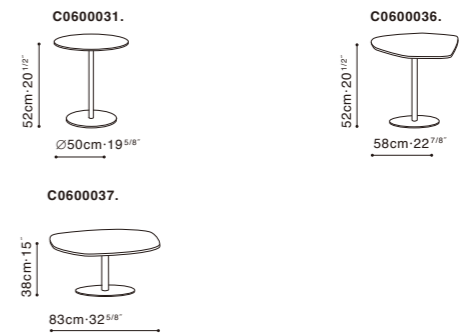

SPIN

SLICE

BLEND

CLEO

FLAMINGO

TERI

VARY

JOY

RUBIX

HARMON

DRUM

ENZO

PEBBLE

ELEMENT

HANNA