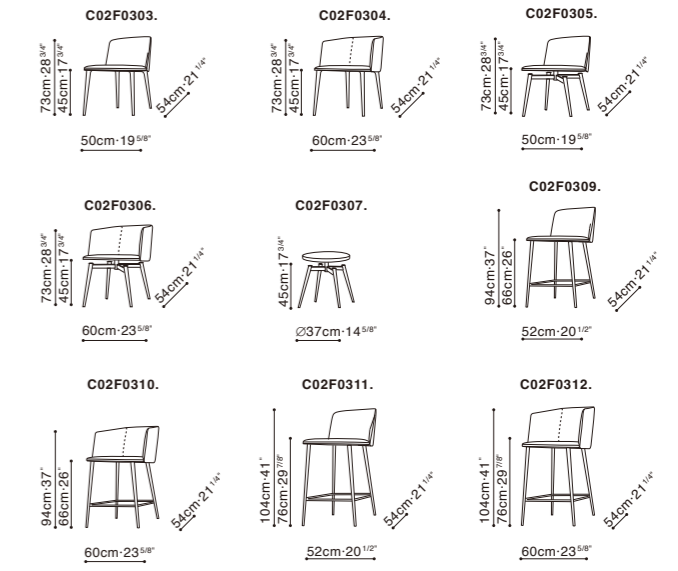

GRID

LEAF

ORIGIN

WALTZ PLUS