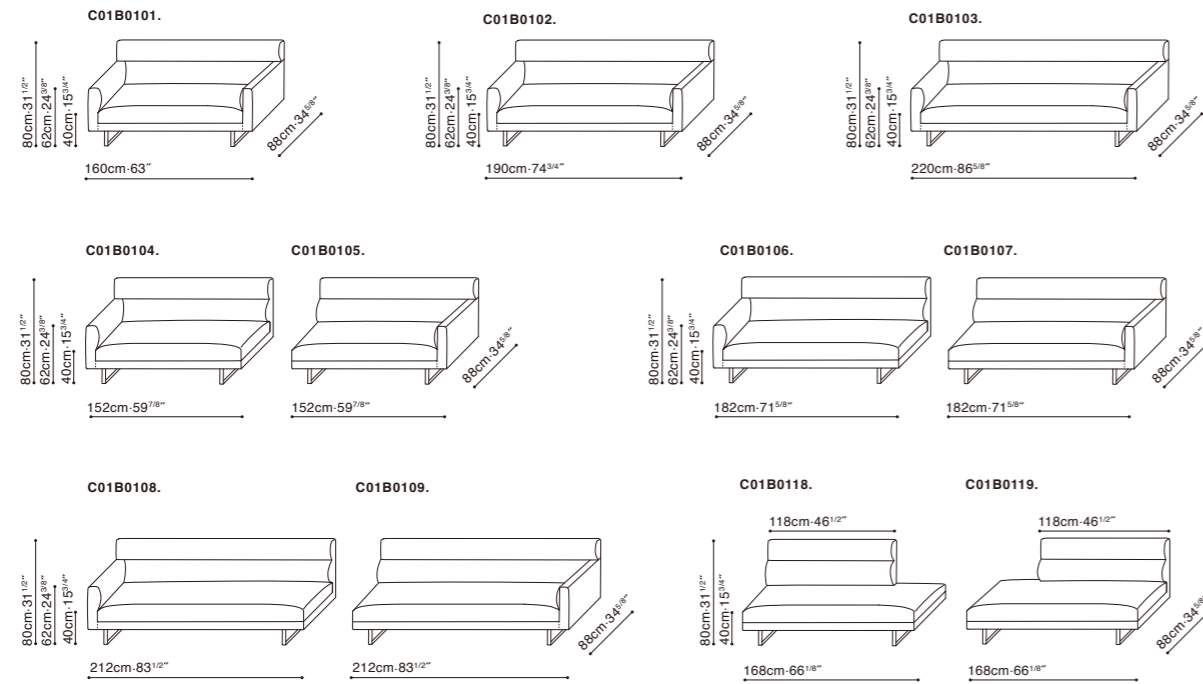

C01B0110.+C01B0107.+C08B0101.x3+C08TYK01.x2

C01B0111.+C01B0104.+C01B0105.+C08B0101.x4+C08TYK01.x2

C01B0104.+C01B0118.+C08B0101.x2+C08TYK01.

AMOR

Sofa / ELAN PLUS

Chair / VAST

Coffee Table / ELEMENT / HARMON

Sofa / ELAN PLUS

Coffee Table / VARY

Configuration : C01F0214. + C01F0209. + C01F0202. + B12F0216.

Configuration : C01F0204. + C01F0213. + B12F0216.

Configuration : C01F0210. + C01F0211.

Configuration : B12F0216.