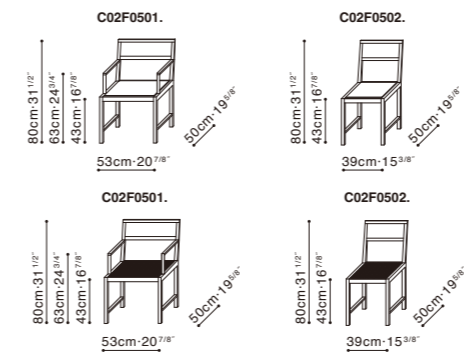

BAIANA

ECHO