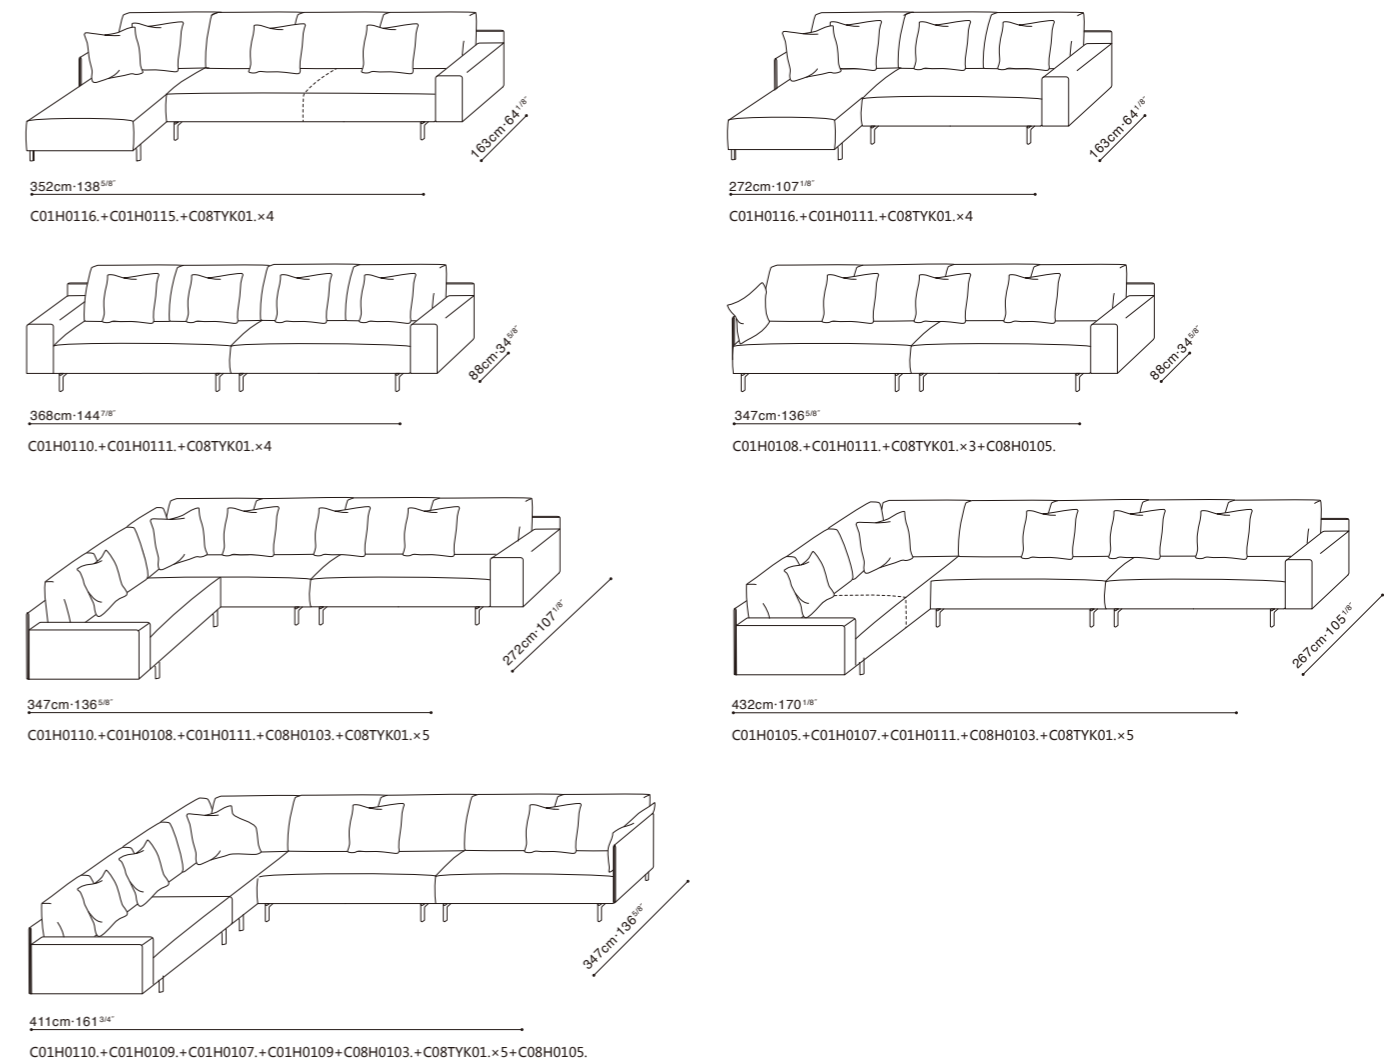

Sofa / EAST-WEST

Chair / AUSTEN

Coffee Table / SPIN

Designed by Axel Enthoven

YELLOW WINDOW

Belgium

Sofa / EAST-WEST
Coffee Table / SPIN

Configuration:

EAST-WEST

Sofa / EPIC
Chair / AUSTEN
Coffee Table / SPIN

Sofa / EPIC
Chair / AUSTEN
Coffee Table / SPIN

Configuration : B12H0213.+C01H0202.x2+B12H0215.+C01H0203.+B12H0212.

Configuration : B12H0212.+C01H0204.+C01H0205.+B12H0212.