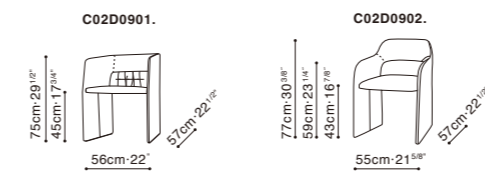

Dining Chairs / LEAF

ESSENCE

WING

FLORA

MING

BAIANA

ECHO

BALLET

GRID

LEAF

ORIGIN

WALTZ PLUS