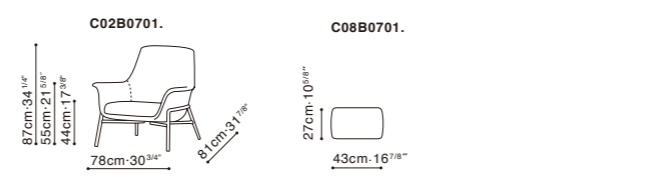

AUSTEN

COZI

PUZZLE

QING

SOHO

EMBRACE

EASE

NOBLE

VAST

LEMAN

VENUS

FLORA

DICE

PUCK

ESSENCE

DRUM