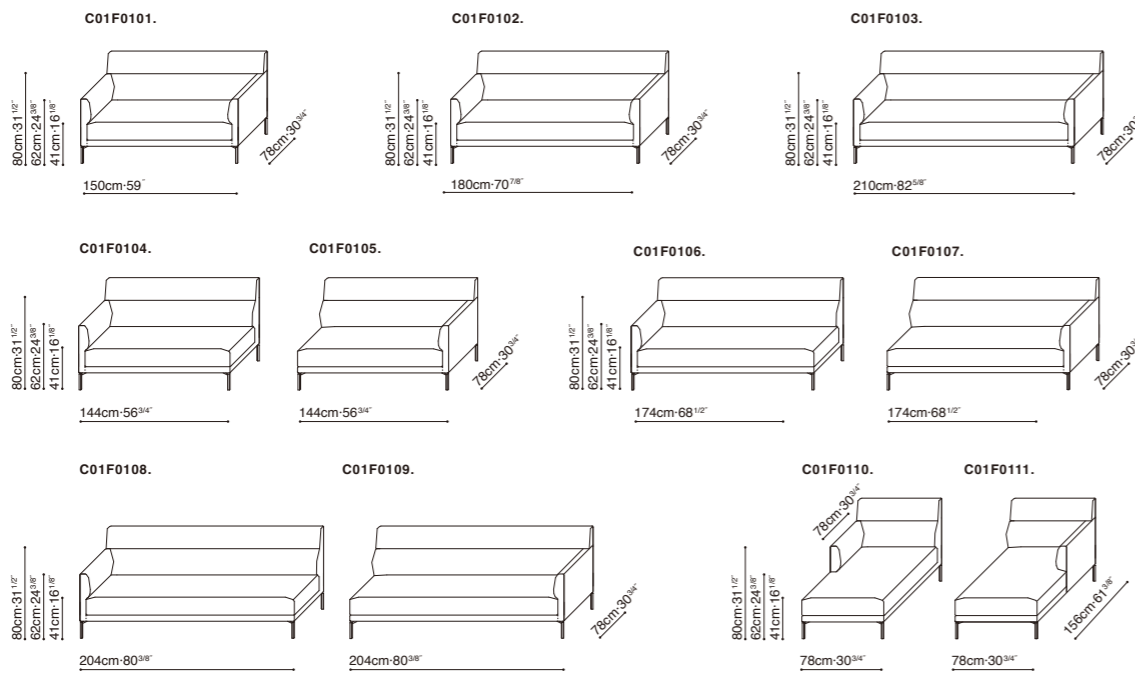

Sofa / AMOR
Chair / NOBLE
Coffee Table / TERI

AMOR PLUS