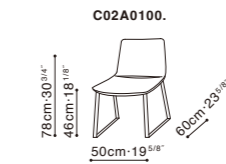

LEAF

ORIGIN

WALTZ PLUS

Dining Tables

The CAMERICH Dining Table collection has something for everyone, from simple, more traditional styles to striking modern silhouettes; all beautifully hand-crafted to bring a practical yet stylish focal point to your dining space. This exclusive range of tables is available in a variety of different sizes and exquisite wood finishes.