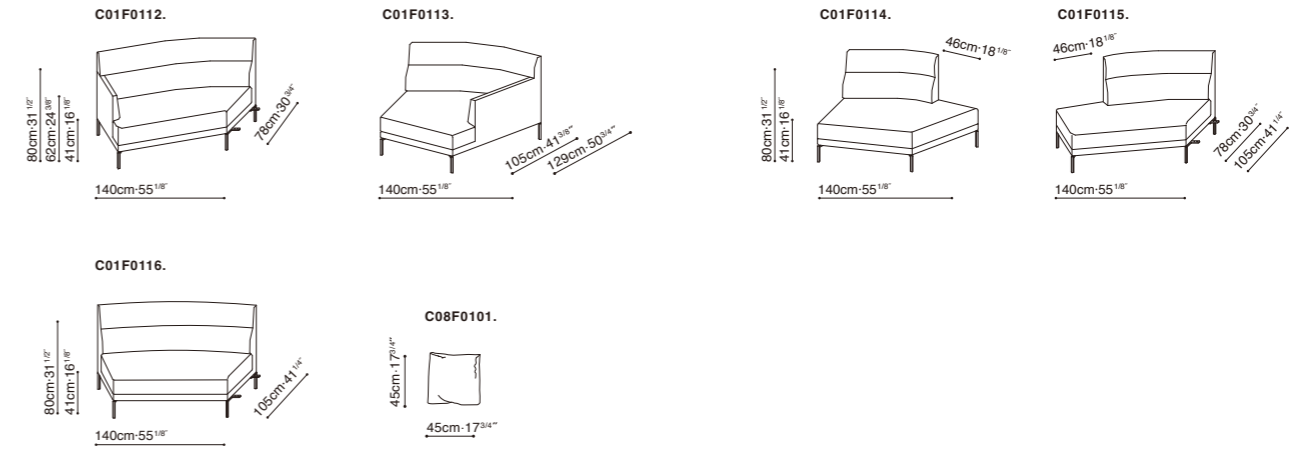

EPIC

C01H0201. 62cm-24^{3/8}" x 36cm-14^{1/8}" x 107cm-42^{1/8}"
C01H0202. 62cm-24^{3/8}" x 36cm-14^{1/8}" x 120cm-47^{1/4}"
C01H0203. 62cm-24^{3/8}" x 36cm-14^{1/8}" x 140cm-55^{1/8}"
C01H0204. 62cm-24^{3/8}" x 36cm-14^{1/8}" x 160cm-63"
C01H0205. 62cm-24^{3/8}" x 36cm-14^{1/8}" x 104cm-41" x 99cm-39"
C01H0206. 62cm-24^{3/8}" x 36cm-14^{1/8}" x 140cm-55^{1/8}" x 186cm-73^{1/4}"
C01H0207. 62cm-24^{3/8}" x 36cm-14^{1/8}" x 140cm-55^{1/8}" x 186cm-73^{1/4}"
C01H0208. 62cm-24^{3/8}" x 36cm-14^{1/8}" x 160cm-63" x 206cm-81^{1/8}"
C01H0209. 62cm-24^{3/8}" x 36cm-14^{1/8}" x 160cm-63" x 206cm-81^{1/8}"
C01H0210. 36cm-14^{1/8}" x 107cm-42^{1/8}" x 107cm-42^{1/8}"
B12H0211. 62cm-24^{3/8}" x 17cm-6^{3/4}" x 107cm-42^{1/8}"
B12H0212. 52cm-20^{1/2}" x 23cm-9" x 107cm-42^{1/8}"
B12H0213. 52cm-20^{1/2}" x 24cm-9^{1/2}" x 107cm-42^{1/8}"
B12H0214. 36cm-14^{1/8}" x 46cm-18^{1/8}" x 89cm-35"
B12H0215. 103cm-40^{1/2}" x 36cm-14^{1/8}" x 30cm-11^{3/4}" x 107cm-42^{1/8}"
C08H0201. 56cm-22" x 117cm-46"
C08H0202. 56cm-22" x 97cm-38^{1/4}"
C08H0203. 56cm-22" x 77cm-30^{3/8}"
C08H0204. 56cm-22" x 67cm-26^{3/8}"
C08H0205. 45cm-17^{3/4}" x 50cm-19^{5/8}"
C08H0206. 97cm-38^{1/4}"
C08H0207. 77cm-30^{3/8}"
C08H0208. 57cm-22^{1/2}"

Configuration : C01G0103. + C01G0105. + C01G0103.

BLOOM

Configuration:

MODA

Sofa / AMOR PLUS
Coffee Table / TERI

Configuration : C01F0108. + C01F0113.

Configuration : C01F0108. + C01F0113.

Configuration : C01F0115. + C01F0114. + C01F0115. + C01F0114.