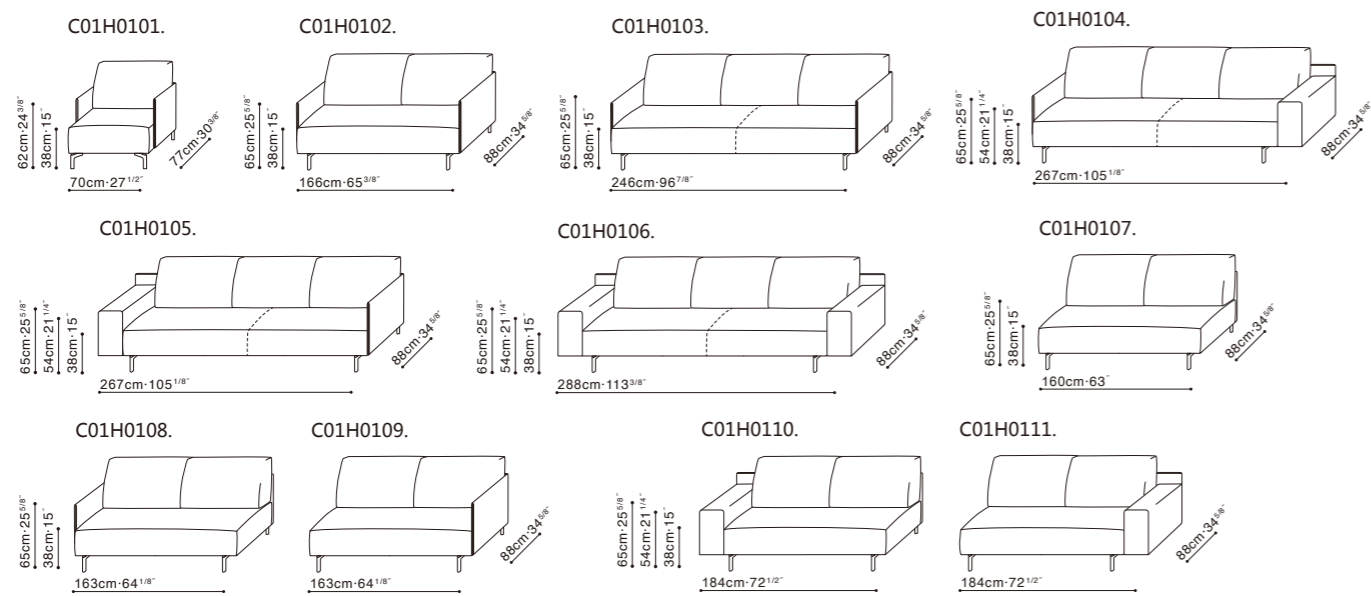

Configuration:

EAST-WEST