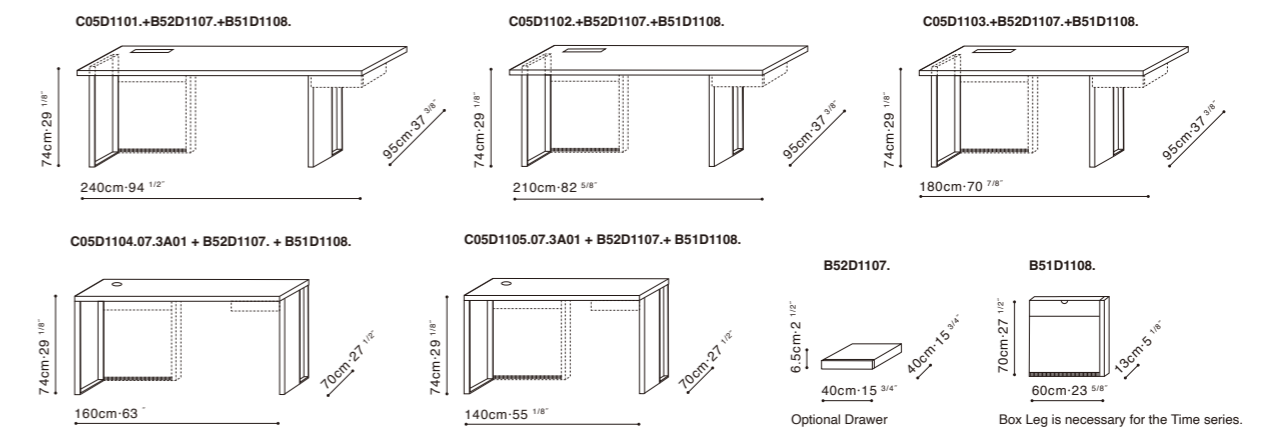

Desk Collection / VERGE

WITTY

VERGE

VESSEL

TIME