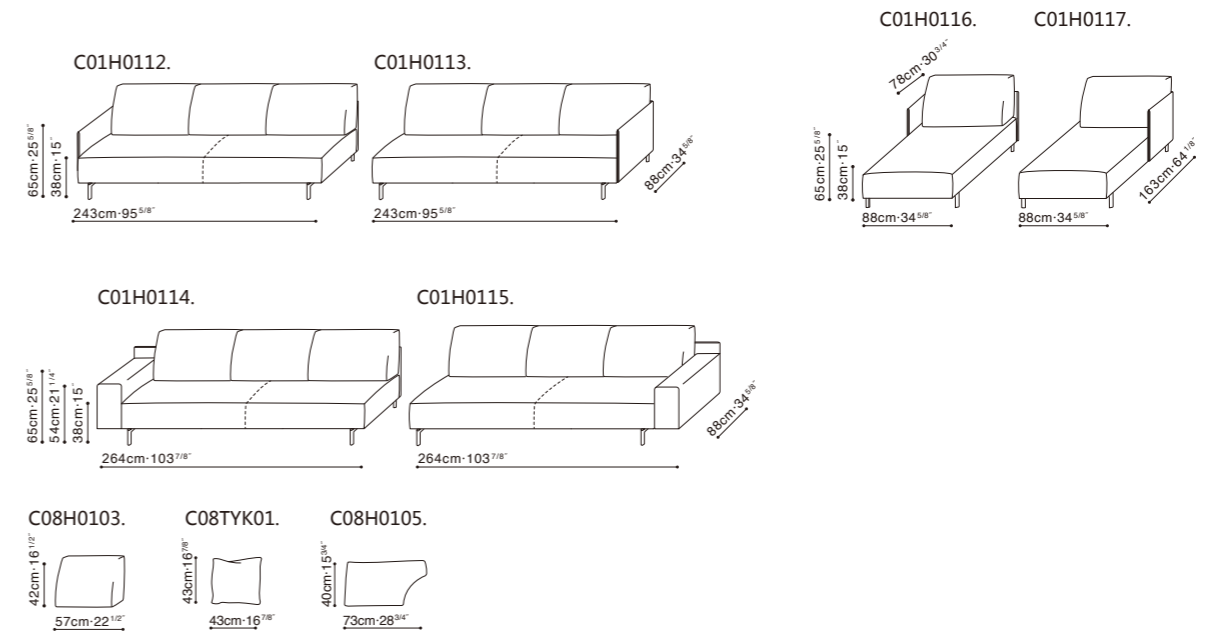

Configuration:

EAST-WEST