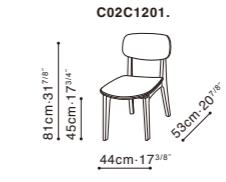

LEAF

ORIGIN

WALTZ PLUS

Dining Tables

The CAMERICH Dining Table collection has something for everyone, from simple, more traditional styles to striking modern silhouettes; all beautifully hand-crafted to bring a practical yet stylish focal point to your dining space. This exclusive range of tables is available in a variety of different sizes and exquisite wood finishes.