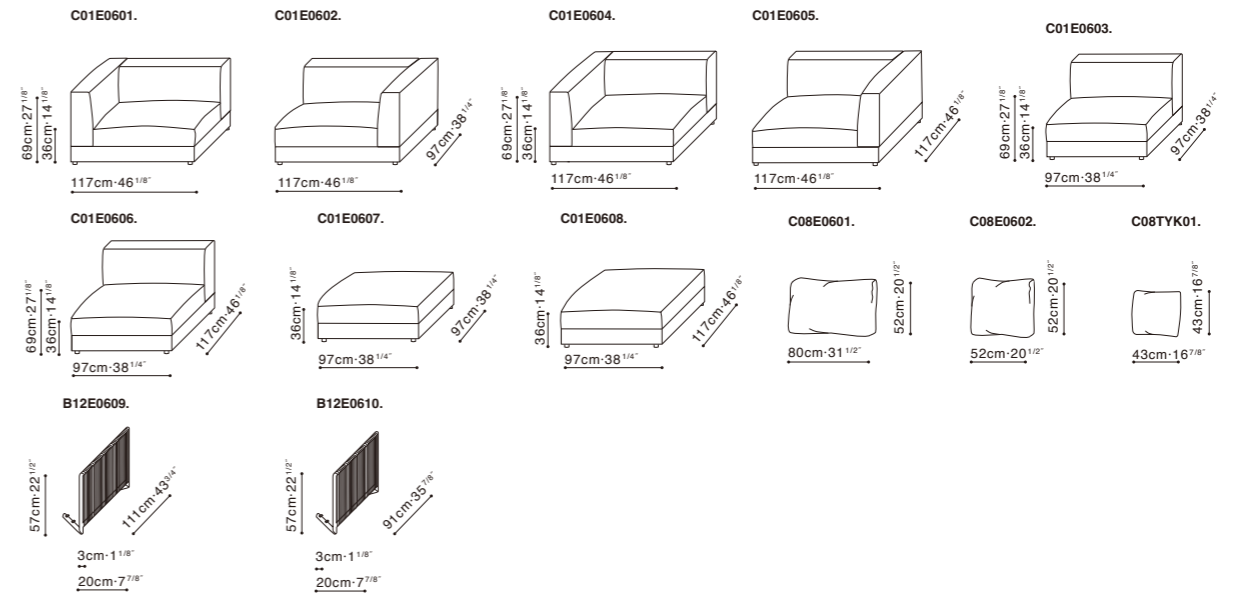

NATURE

*Optional Leather Strap Frame for Amrest and Backrest

Configuration: