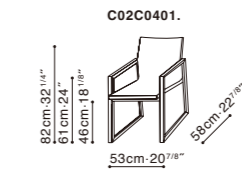

LEAF

ORIGIN

WALTZ PLUS

Dining Tables

The CAMERICH Dining Table collection has something for everyone, from simple, more traditional styles to striking modern silhouettes; all beautifully hand-crafted to bring a practical yet stylish focal point to your dining space. This exclusive range of tables is available in a variety of different sizes and exquisite wood finishes.