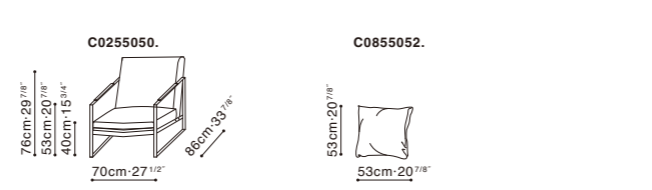

AUSTEN

COZI

PUZZLE

QING

SOHO

EMBRACE

EASE

NOBLE

VAST

LEMAN

VENUS

FLORA

DICE

PUCK

ESSENCE

DRUM