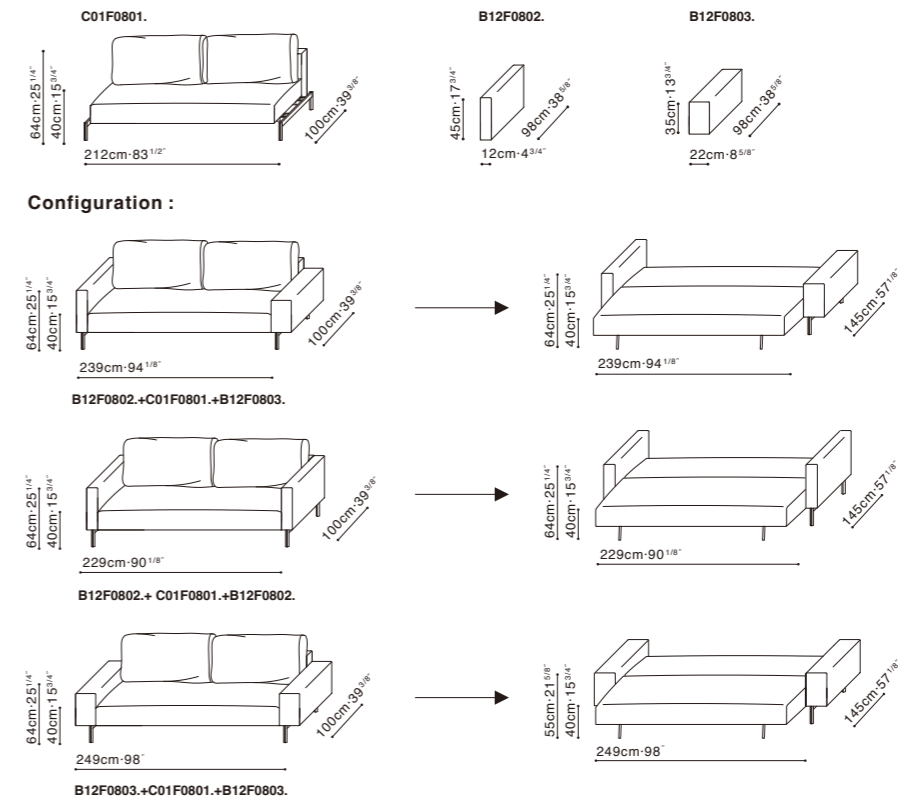

Sofa Bed / LOLA
Coffee Table / VARY

LOLA