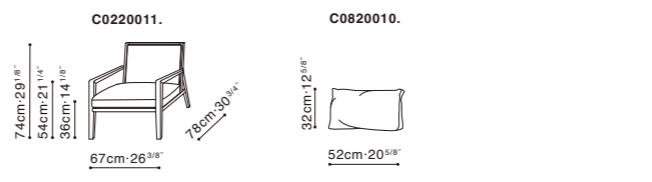

AUSTEN

COZI

PUZZLE

QING

SOHO

EMBRACE

EASE

NOBLE

VAST

LEMAN

VENUS

FLORA

DICE

PUCK

ESSENCE

DRUM