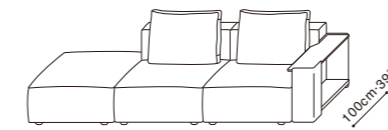

Configuration:

C01C0136. + C01C0131.x2 + B12C0146.
+ C08C0104.x2