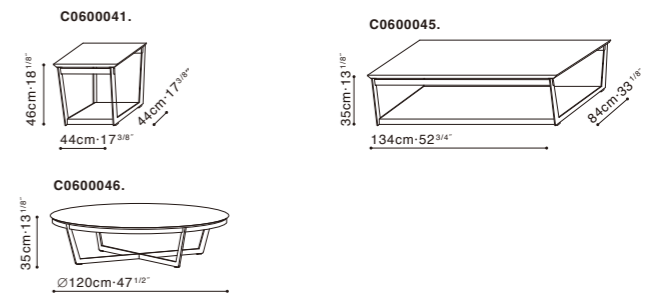

PEBBLE

ELEMENT