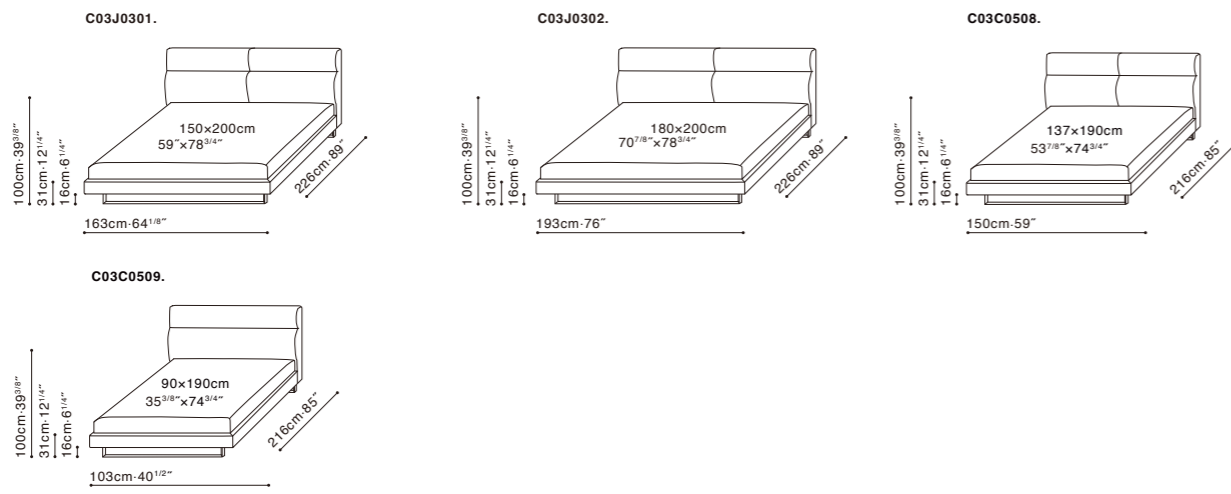

ELAN BED

CRESCENT BED

AMOR BED

ALISON BED PLUS

ERA BED PLUS