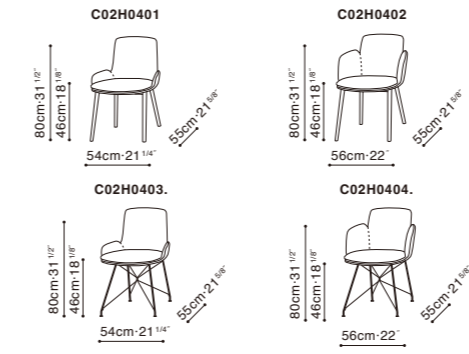

Dining Chairs / LEAF

ESSENCE

WING

FLORA

MING

BAIANA

ECHO

BALLET

GRID

LEAF

ORIGIN

WALTZ PLUS