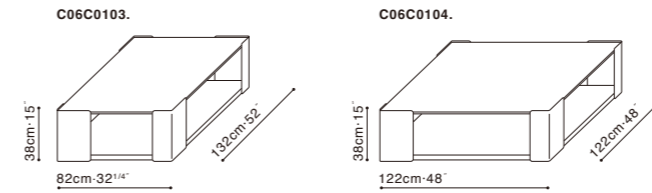

SPIN

SLICE

BLEND

CLEO

FLAMINGO

TERI

VARY

JOY

RUBIX

HARMON

DRUM

ENZO

PEBBLE

ELEMENT

HANNA