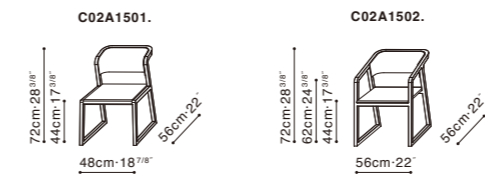

Dining Chairs / LEAF

ESSENCE

WING

FLORA

MING

BAIANA

ECHO

BALLET

GRID

LEAF

ORIGIN

WALTZ PLUS