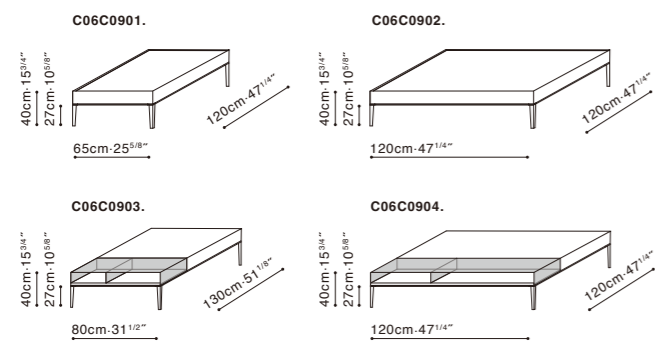

CLEO

FLAMINGO