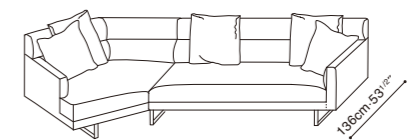

C01B0114.+C01B0107.+C08B0101.x3+C08TYK01.x2