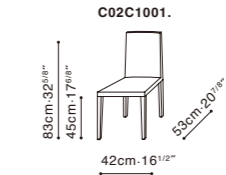

Dining Chairs / LEAF

ESSENCE

WING

FLORA

MING

BAIANA

ECHO

BALLET

GRID

LEAF

ORIGIN

WALTZ PLUS