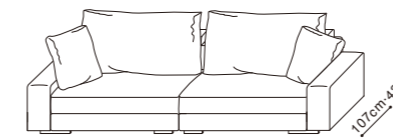

Configuration:

286cm-112^{5/8}"
B12H0212. x2 + C01H0202. x2 + C08H0201. x2 + C08H0206. x2 + C08H0205. x2