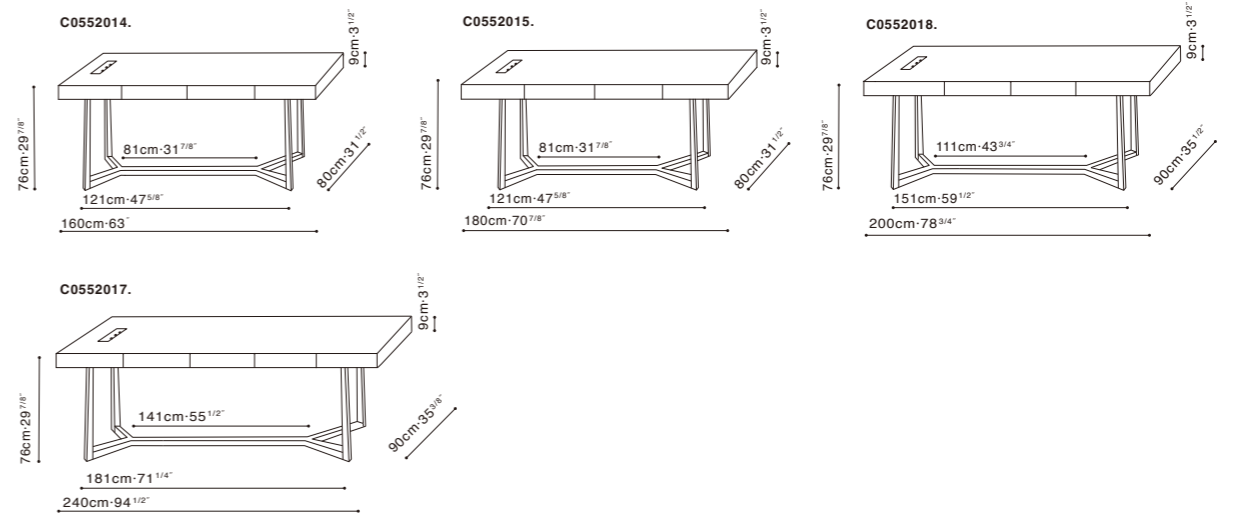

VERGE

VESSEL