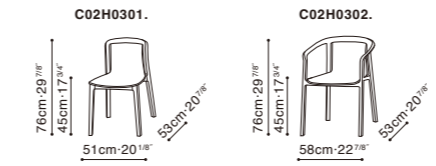

Dining Chairs / LEAF

ESSENCE

WING

FLORA

MING

BAIANA

ECHO

BALLET

GRID

LEAF

ORIGIN

WALTZ PLUS